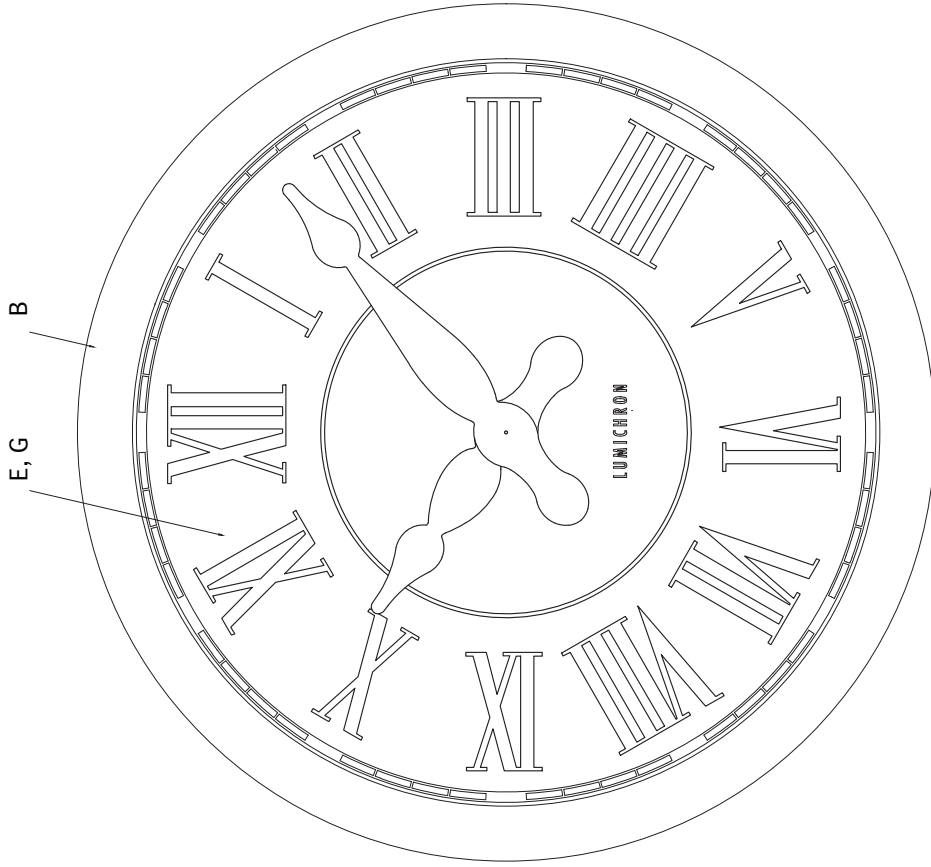

# LUMICHRON TOWER CLOCKS

42" DIAMETER & SMALLER  
GLASS CRYSTAL COVERING, FLUSH/INSET MOUNT

Lumichron Tower clocks typically feature a fully enclosed case with a back-lit dial which is either open-face (48" and larger) or protected by tempered glass (42" and smaller). The clocks are installed either on the surface or recessed into the wall and are provided with fully automatic time controls for hands-free operation. A large clock may be installed either on a free-standing, dedicated tower, or on a wall, outside or indoors.

### CRAFTSMANSHIP

Every clock is built-to-order, by people passionate about the craft of building time for clients. Always personal, always on-time, and always on-budget.

### TECHNOLOGY

All clocks are digitally controlled, synchronized with GPS or NTP for accuracy

CASE SIZE, SEE NOTES

ROUGH OPENING SHOULD BE  $\frac{1}{8}$ " -  $\frac{1}{4}$ " LARGER THAN THE CASE SIZE

NOTES:  
 DEDUCT 2" FROM CASE DIAMETER FOR FACE OPENING  
 ADD 3" TO CASE DIAMETER OR FLANGE OVERLAP  
 CASE TO FIT OPENING, SPECIFY EXACT CASE SIZE OD