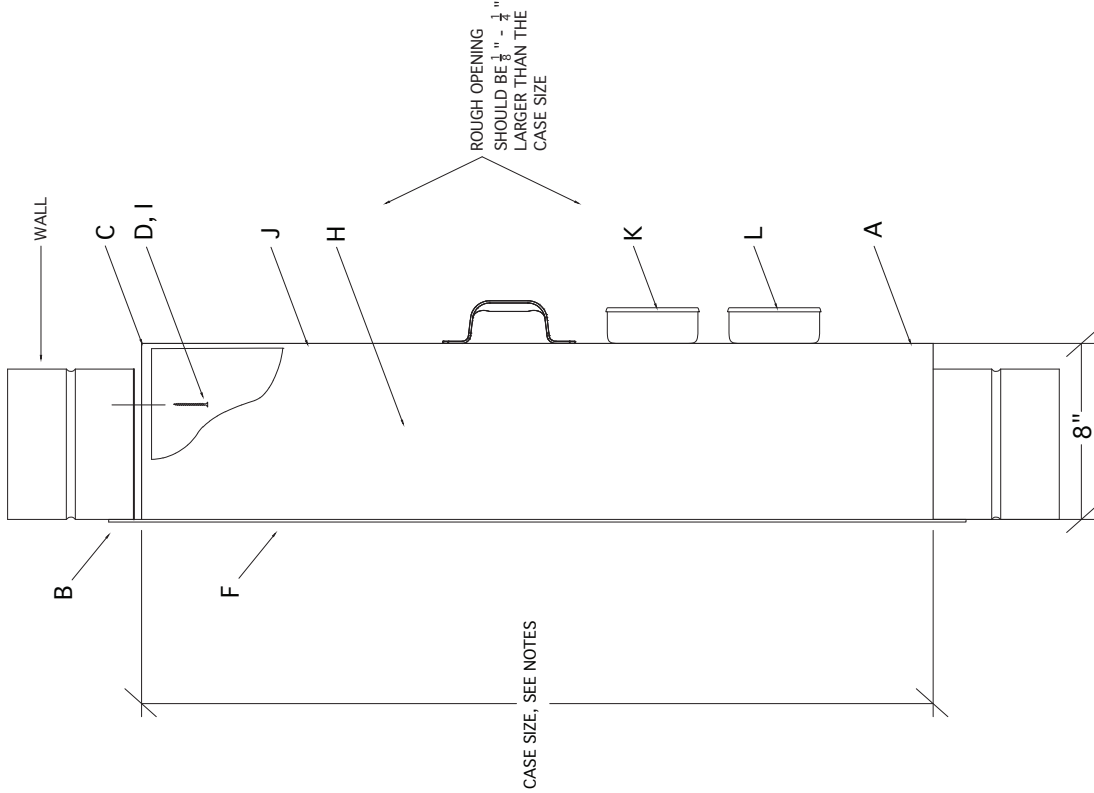

### TECHNOLOGY

All clocks are digitally controlled, synchronized with GPS or NTP for accuracy

CASE SIZE, SEE NOTES

ROUGH OPENING SHOULD BE  $\frac{1}{8}$ " -  $\frac{1}{4}$ " LARGER THAN THE CASE SIZE

NOTES:  
 DEDUCT 2" FROM CASE DIAMETER FOR FACE OPENING  
 ADD 3" TO CASE DIAMETER OR FLANGE OVERLAP  
 CASE TO FIT OPENING, SPECIFY EXACT CASE SIZE OD

ORDERING KEY		AA-BB-CC-DD
AA	MODEL NUMBER	FM
BB	SIZE	20" MIN - 48" MAX (36" SHOWN)
CC	DIAL/HAND	SEE SEPARATE SELECTION PAGES*
DD	COLOR	BLACK (DEFAULT), BRONZE, SILVER, GREY, SPEC.

TITLE: CASE CLOCKS FLUSH/INSET MOUNTED, UP TO 48" DIAMETER WITH CRYSTAL ILLUMINATED			
SCALE: N/A	DATE:	DRAWN:	CHECKED:
DRAWING NO:	REVISION:		