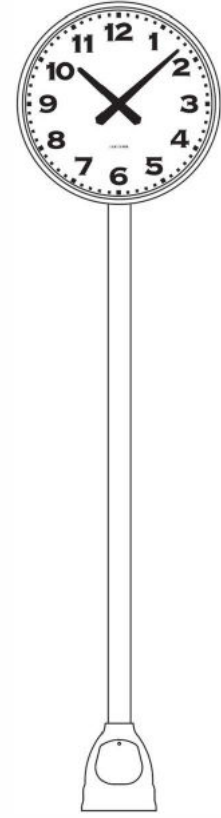

6' PERSON

VICTORIAN
4-WAY

E HOWARD PLUS

E. HOWARD

VICTORIAN

MODERN
(36" HEAD
ON 9' POST)

EL PRESIDIO
(24" HEAD
ON 80" POST)

STANDARD FEATURES:

- FULLY AUTOMATIC CONTROL, RESETS FOR DST AND POWER INTERRUPTIONS
- BACK-LIT LED ILLUMINATION ON/OFF DUSK/DAWN
- ALL ALUMINUM CONSTRUCTION, POWDER COATED ARCHITECTURAL GRADE FINISH IN HAMMER BLACK (DEFAULT), GREEN OR SILVER
- HEADER PANELS WITH TEXT
- CUSTOMIZABLE DIALS FROM STANDARD SELECTION
- MIX-N-MATCH HEAD SIZES (24, 30, 36, 42) TO POST HEIGHTS FOR MODERN STYLE