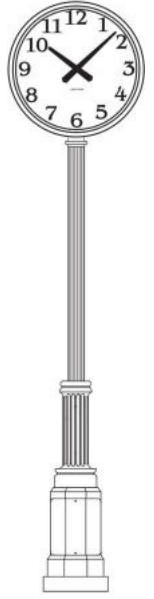

6' PERSON

VICTORIAN
4-WAY

E HOWARD PLUS

E. HOWARD

VICTORIAN

MODERN
(36" HEAD
ON 9' POST)

EL PRESIDIO
(24" HEAD
ON 80" POST)

STANDARD FEATURES:

- FULLY AUTOMATIC CONTROL, RESETS FOR DST AND POWER INTERRUPTIONS
- BACK-LIT LED ILLUMINATION ON/OFF DUSK/DAWN
- ALL ALUMINUM CONSTRUCTION, POWDER COATED ARCHITECTURAL GRADE FINISH IN HAMMER BLACK (DEFAULT), GREEN OR SILVER
- HEADER PANELS WITH TEXT
- CUSTOMIZABLE DIALS FROM STANDARD SELECTION
- MIX-N-MATCH HEAD SIZES (24, 30, 36, 42) TO POST HEIGHTS FOR MODERN STYLE