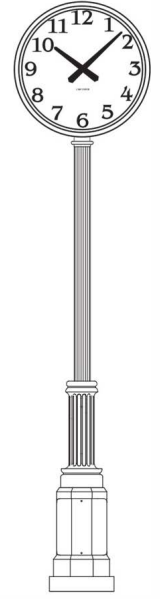

6' PERSON

VICTORIAN
4-WAY

E HOWARD PLUS

E. HOWARD

VICTORIAN

MODERN
(36" HEAD
ON 9" POST)

EL PRESIDIO
(24" HEAD
ON 80" POST)

STANDARD FEATURES:

- FULLY AUTOMATIC CONTROL, RESETS FOR DST AND POWER INTERRUPTIONS
- BACK-LIT LED ILLUMINATION ON/OFF DUSK/DAWN
- ALL ALUMINUM CONSTRUCTION, POWDER COATED ARCHITECTURAL GRADE FINISH IN HAMMER BLACK (DEFAULT), GREEN OR SILVER
- HEADER PANELS WITH TEXT
- CUSTOMIZABLE DIALS FROM STANDARD SELECTION
- MIX-N-MATCH HEAD SIZES (24, 30, 36, 42) TO POST HEIGHTS FOR MODERN STYLE