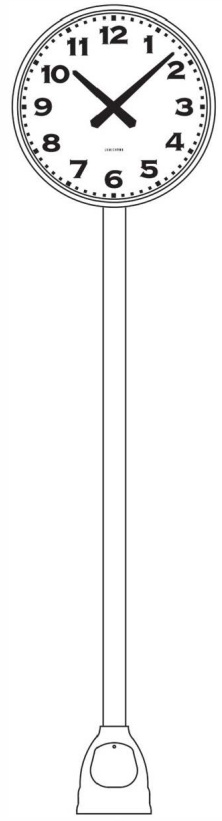

6' PERSON

VICTORIAN
4-WAY

E HOWARD PLUS

E. HOWARD

VICTORIAN

MODERN
(36" HEAD
ON 9" POST)

EL PRESIDIO
(24" HEAD
ON 80" POST)

STANDARD FEATURES:

- FULLY AUTOMATIC CONTROL, RESETS FOR DST AND POWER INTERRUPTIONS
- BACK-LIT LED ILLUMINATION ON/OFF DUSK/DAWN
- ALL ALUMINUM CONSTRUCTION, POWDER COATED ARCHITECTURAL GRADE FINISH IN HAMMER BLACK (DEFAULT), GREEN OR SILVER
- HEADER PANELS WITH TEXT
- CUSTOMIZABLE DIALS FROM STANDARD SELECTION
- MIX-N-MATCH HEAD SIZES (24, 30, 36, 42) TO POST HEIGHTS FOR MODERN STYLE