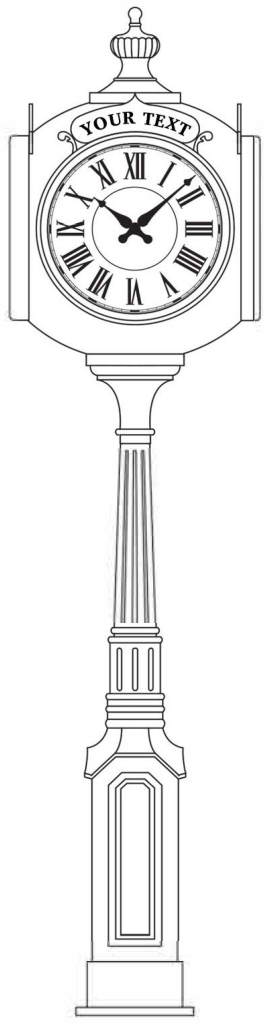

6' PERSON

VICTORIAN
4-WAY

E HOWARD PLUS

E. HOWARD

VICTORIAN

MODERN
(36" HEAD
ON 9" POST)

EL PRESIDIO
(24" HEAD
ON 80" POST)

STANDARD FEATURES:

- FULLY AUTOMATIC CONTROL, RESETS FOR DST AND POWER INTERRUPTIONS
- BACK-LIT LED ILLUMINATION ON/OFF DUSK/DAWN
- ALL ALUMINUM CONSTRUCTION, POWDER COATED ARCHITECTURAL GRADE FINISH IN HAMMER BLACK (DEFAULT), GREEN OR SILVER
- HEADER PANELS WITH TEXT
- CUSTOMIZABLE DIALS FROM STANDARD SELECTION
- MIX-N-MATCH HEAD SIZES (24, 30, 36, 42) TO POST HEIGHTS FOR MODERN STYLE