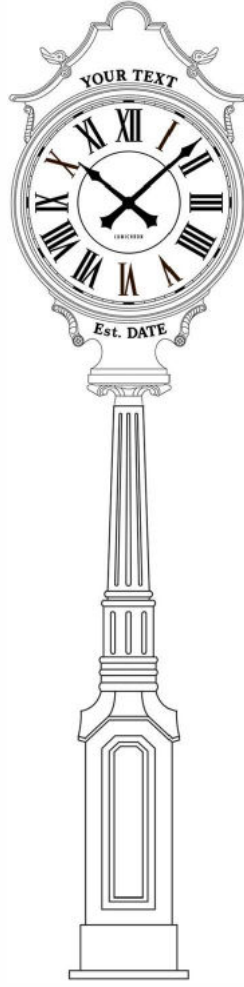

6' PERSON

VICTORIAN
4-WAY

E HOWARD PLUS

E. HOWARD

VICTORIAN

MODERN
(36" HEAD
ON 9' POST)

EL PRESIDIO
(24" HEAD
ON 80" POST)

STANDARD FEATURES:

- FULLY AUTOMATIC CONTROL, RESETS FOR DST AND POWER INTERRUPTIONS
- BACK-LIT LED ILLUMINATION ON/OFF DUSK/DAWN
- ALL ALUMINUM CONSTRUCTION, POWDER COATED ARCHITECTURAL GRADE FINISH IN HAMMER BLACK (DEFAULT), GREEN OR SILVER
- HEADER PANELS WITH TEXT
- CUSTOMIZABLE DIALS FROM STANDARD SELECTION
- MIX-N-MATCH HEAD SIZES (24, 30, 36, 42) TO POST HEIGHTS FOR MODERN STYLE