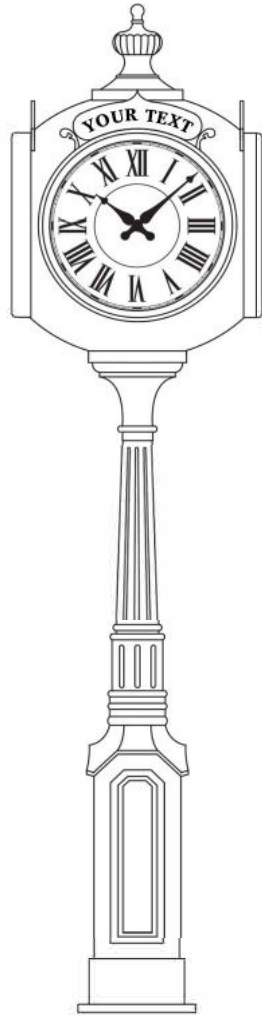

6' PERSON

VICTORIAN
4-WAY

E HOWARD PLUS

E. HOWARD

VICTORIAN

MODERN
(36" HEAD
ON 9' POST)

EL PRESIDIO
(24" HEAD
ON 80" POST)

STANDARD FEATURES:

- FULLY AUTOMATIC CONTROL, RESETS FOR DST AND POWER INTERRUPTIONS
- BACK-LIT LED ILLUMINATION ON/OFF DUSK/DAWN
- ALL ALUMINUM CONSTRUCTION, POWDER COATED ARCHITECTURAL GRADE FINISH IN HAMMER BLACK (DEFAULT), GREEN OR SILVER
- HEADER PANELS WITH TEXT
- CUSTOMIZABLE DIALS FROM STANDARD SELECTION
- MIX-N-MATCH HEAD SIZES (24, 30, 36, 42) TO POST HEIGHTS FOR MODERN STYLE