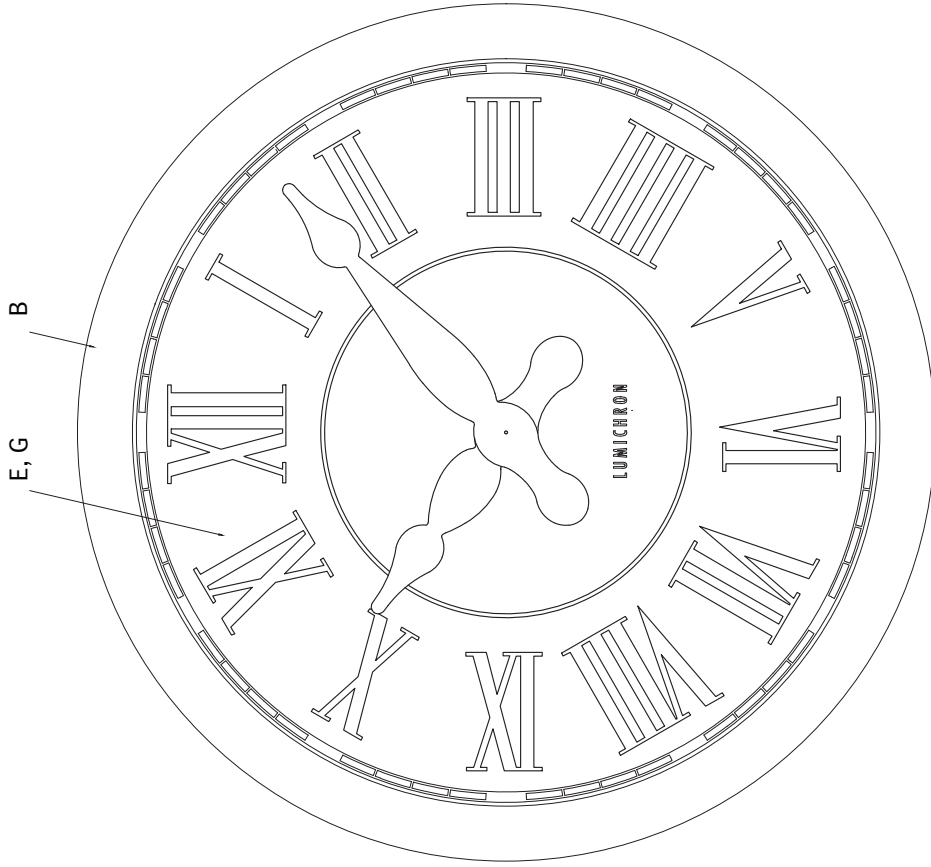

LUMICHRON TOWER CLOCKS

42" DIAMETER & SMALLER
GLASS CRYSTAL COVERING, FLUSH/INSET MOUNT

Lumichron Tower clocks typically feature a fully enclosed case with a back-lit dial which is either open-face (48" and larger) or protected by tempered glass (42" and smaller). The clocks are installed either on the surface or recessed into the wall and are provided with fully automatic time controls for hands-free operation. A large clock may be installed either on a free-standing, dedicated tower, or on a wall, outside or indoors.

CASE SIZE, SEE NOTES

NOTES:
 DEDUCT 2" FROM CASE DIAMETER FOR FACE OPENING
 ADD 3" TO CASE DIAMETER OR FLANGE OVERLAP
 CASE TO FIT OPENING, SPECIFY EXACT CASE SIZE OD

FEATURES	DESCRIPTION
A	FULLY ENCLOSED ALL-ALUMINUM CASE, SCREENED VENT ON BACK
B	1-1/2" FLANGE FOR MOUNTING, LIP OVER ROUGH OPENING
C	8" OF CLOCK BODY THROUGH THE WALL
D	CLOCK FASTENS WITH 8 INSIDE SCREWS TO JAMS
E	ILLUMINATION (SEE WIRE DIAGRAM), BACK-LIT WITH WHITE 100,000 HR SIGN-GRADE LED'S (SPECIFY COLOR TEMPERATURE AS NEEDED)
F	TEMPERED GLASS CRYSTAL PROTECTING THE DIAL AND HANDS
G	TRANSLUCENT WHITE SIGN-GRADE, UV PROTECTED, POLYCARBONATE DIAL
H	ARCHITECTURAL GRADE POWDER COATING
I	STAINLESS STEEL FASTENERS THROUGHOUT
J	COMPLETE SERVICE ACCESS THROUGH REMOVABLE BACK AND BUTTERFLY DOORS
K	J-BOX FOR 24V MOVEMENT CONTROL WIRE, CONNECT TO MASTER CLOCK CONTROLLER LENGTH TBD, MAX 400'
L	J-BOX FOR ILLUMINATION, 120V, .7 AMP, CONTROL BY OWNER

TITLE: CASE CLOCKS FLUSH/INSET MOUNTED, UP TO 48" DIAMETER WITH CRYSTAL ILLUMINATED			
SCALE: N/A	DATE:	DRAWN:	CHECKED:
DRAWING NO:	REVISION:		

LUMICHRON
COMMERCIAL CLOCKS

LUMICHRON . COM
 2215 29TH ST. GRAND RAPIDS, MI. 49508
 616-245-8888 IAN@LUMICHRON.COM