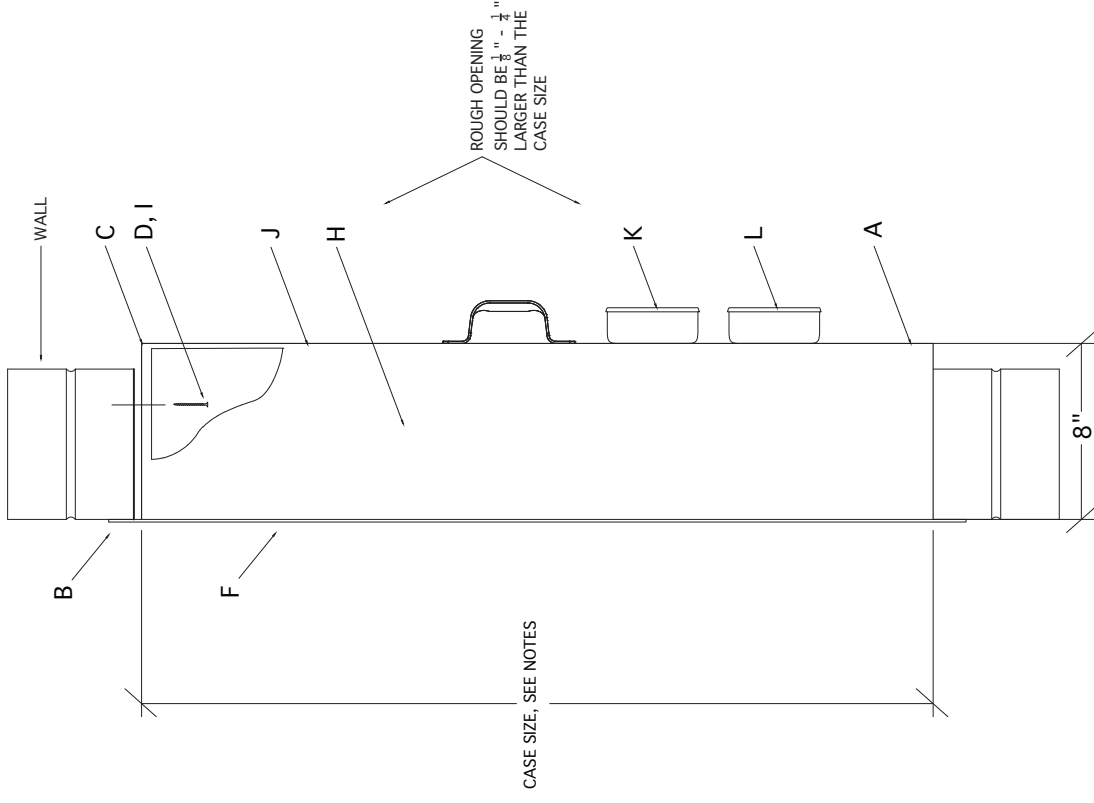

CASE SIZE, SEE NOTES

NOTES:
 DEDUCT 2" FROM CASE DIAMETER FOR FACE OPENING
 ADD 3" TO CASE DIAMETER OR FLANGE OVERLAP
 CASE TO FIT OPENING, SPECIFY EXACT CASE SIZE OD

FEATURES	DESCRIPTION
A	FULLY ENCLOSED ALL-ALUMINUM CASE, SCREENED VENT ON BACK
B	1-1/2" FLANGE FOR MOUNTING, LIP OVER ROUGH OPENING
C	8" OF CLOCK BODY THROUGH THE WALL
D	CLOCK FASTENS WITH 8 INSIDE SCREWS TO JAMS
E	ILLUMINATION (SEE WIRE DIAGRAM), BACK-LIT WITH WHITE 100,000 HR SIGN-GRADE LED'S (SPECIFY COLOR TEMPERATURE AS NEEDED)
F	TEMPERED GLASS CRYSTAL PROTECTING THE DIAL AND HANDS
G	TRANSLUCENT WHITE SIGN-GRADE, UV PROTECTED, POLYCARBONATE DIAL
H	ARCHITECTURAL GRADE POWDER COATING
I	STAINLESS STEEL FASTENERS THROUGHOUT
J	COMPLETE SERVICE ACCESS THROUGH REMOVABLE BACK AND BUTTERFLY DOORS
K	J-BOX FOR 24V MOVEMENT CONTROL WIRE, CONNECT TO MASTER CLOCK CONTROLLER LENGTH TBD, MAX 400'
L	J-BOX FOR ILLUMINATION, 120V, .7 AMP, CONTROL BY OWNER

ORDERING KEY		AA-BB-CC-DD (SHOWN): FM-36-STD. ROMAN/ROMAN SPADE*-BLACK)
AA	MODEL NUMBER	FM
BB	SIZE	20" MIN - 48" MAX (36" SHOWN)
CC	DIAL/HAND	SEE SEPARATE SELECTION PAGES*
DD	COLOR	BLACK (DEFAULT), BRONZE, SILVER, GREY, SPEC.

TITLE: CASE CLOCKS FLUSH/INSET MOUNTED, UP TO 48" DIAMETER WITH CRYSTAL ILLUMINATED			
SCALE: N/A	DATE:	DRAWN:	CHECKED:
DRAWING NO:	REVISION:		

LUMICHRON
COMMERCIAL CLOCKS

LUMICHRON . COM
 2215 29TH ST. GRAND RAPIDS, MI. 49508
 616-245-8888 IAN@LUMICHRON.COM